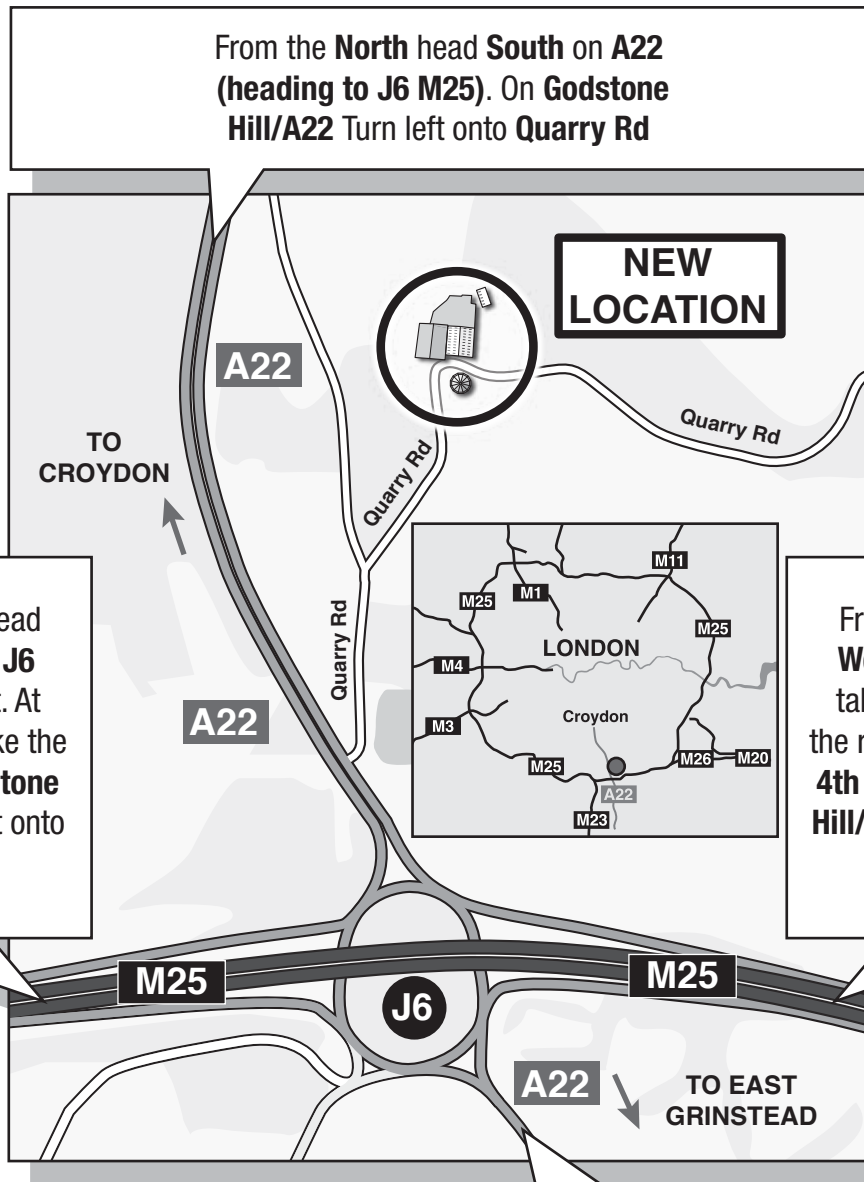

Britannia

SANDERSTEADS

MOVERS SHIPPERS STORERS

How to find us

Quarry Logistics Complex, Quarry Road,
Godstone, Surrey, RH9 8DQ

From the **North** head **South** on **A22**
(heading to **J6 M25**). On **Godstone Hill/A22** Turn left onto **Quarry Rd**

From the **West** head **East** on **M25**. At **J6** take the **A22** exit. At the roundabout, take the **1st** exit onto **Godstone Hill/A22**. Turn right onto **Quarry Rd**

From the **East** head **West** on **M25**. At **J6** take the **A22** exit. At the roundabout, take the **4th** exit onto **Godstone Hill/A22**. Turn right onto **Quarry Rd**

From the **South** head **North** on the **A22** (heading to **J6 M25**)
At the roundabout of **J6 M25**, take the **3rd** exit onto **Godstone Hill/A22**. Turn right onto **Quarry Rd**

Tel: 01883 74 1000 Fax: 01883 74 1001