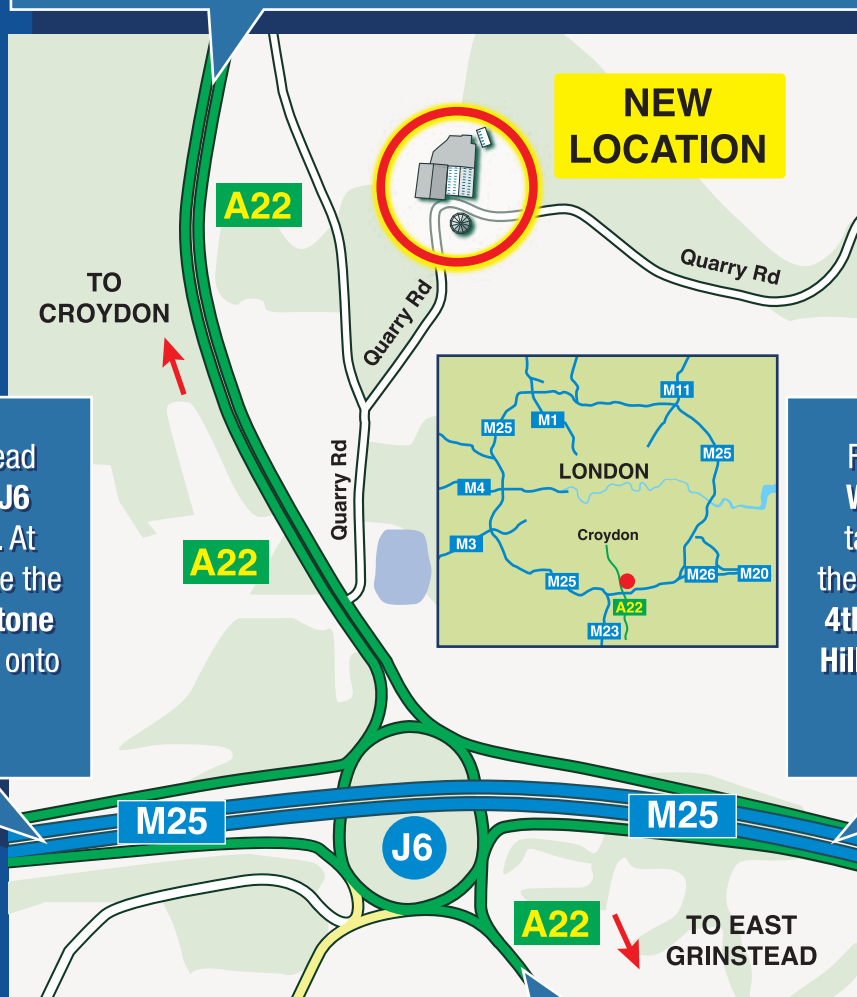

Britannia

SANDERSTEADS

MOVERS SHIPPERS STORERS

How to find us

Quarry Logistics Complex, Quarry Road,
Godstone, Surrey, RH9 8DQ

From the North head South on A22
(heading to J6 M25). On Godstone
Hill/A22 Turn left onto Quarry Rd

From the West head East on M25. At J6 take the A22 exit. At the roundabout, take the 1st exit onto Godstone Hill/A22. Turn right onto Quarry Rd

From the East head West on M25. At J6 take the A22 exit. At the roundabout, take the 4th exit onto Godstone Hill/A22. Turn right onto Quarry Rd

From the South head North on the A22 (heading to J6 M25)
At the roundabout of J6 M25, take the 3rd exit onto
Godstone Hill/A22. Turn right onto Quarry Rd

Tel: 01883 74 1000 Fax: 01883 74 1001